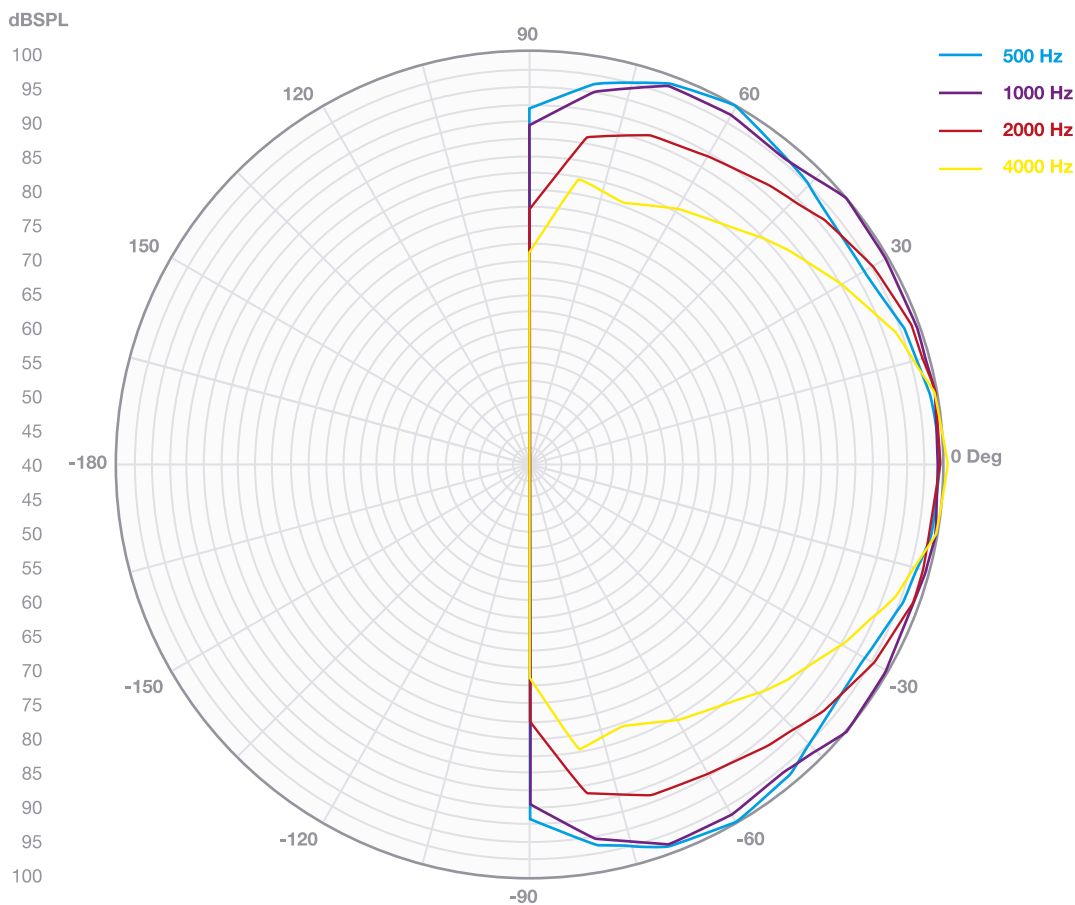

SPL vs Frequency

SPL vs Angle

+ Info
<https://fonestar.com/GAT-601>