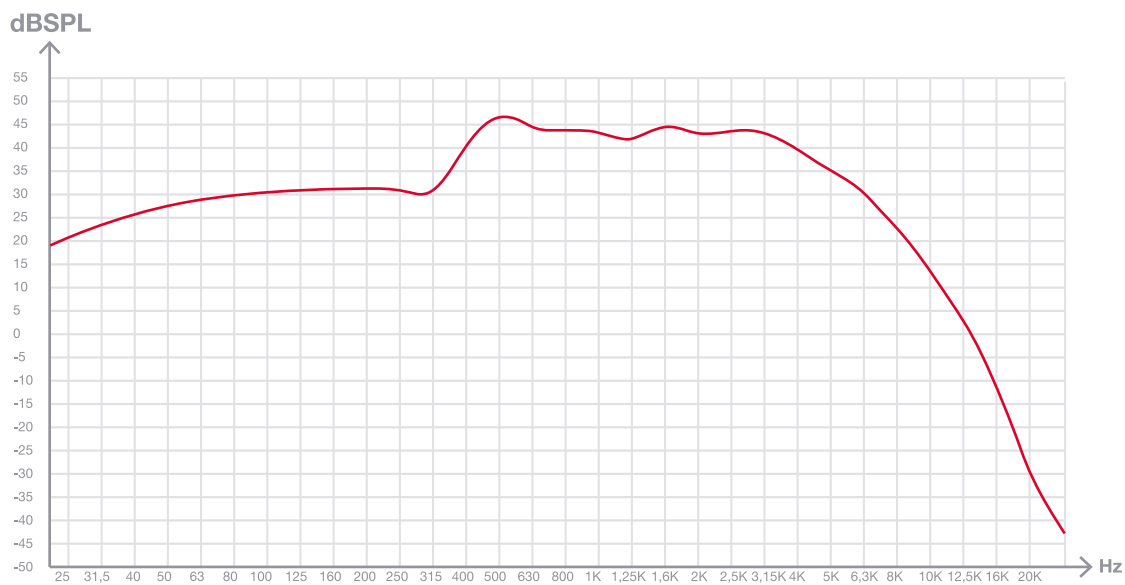

SPL vs Frequency

SPL vs Angle

+ Info
<https://fonestar.com/GAT-601>